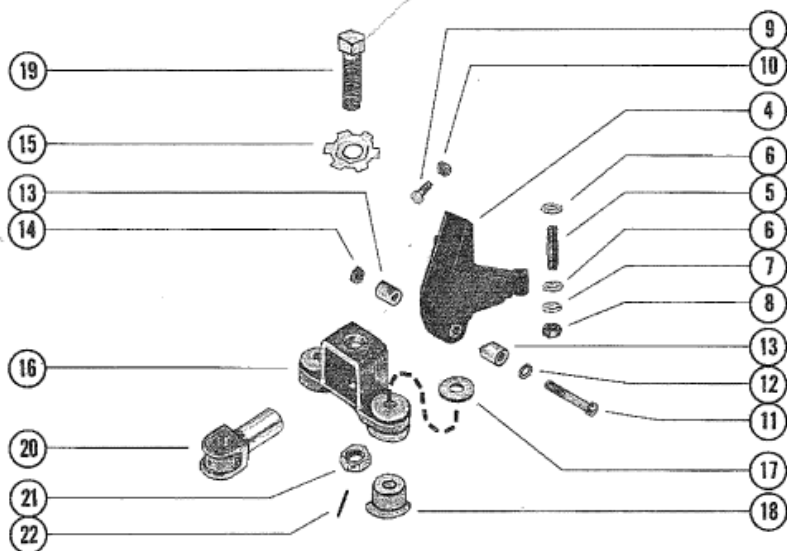

INBOARD
 Serial
 #3693272
 and below

Parts List						
Ref	Class	Part	Description	Qty	Comment	Footnote
1		62255	BRACKET, MOUNTING (REAR)	2		
2	10	37269	SCREW, MOUNTING BRACKET T	4		
3	13	32993	LOCKWASHER, MOUNTING BRA	4		
4		61854	BRACKET, MOUNTING (FRONT)	2		
5	16	65737	STUD, FORNT MOUNTING BRAC	3		
5	16	65743	STUD, FRONT MOUNTING BRAC	1	SEE NOTE	
6	12	34567	WASHER, MOUNTING BRACKET	1	SEE NOTE	
6	12	54426	WASHER, MOUNTING BRACKET	4		
7	13	32993	LOCKWASHER, MOUNTING BRA	4		
8	11	34933	NUT, MOUNTING BRACKET STU	4		
9	10	30155	SCREW, ENGINE LOCATING (1	1, 2		
10	11	22024	NUT, ENGINE LOCATING SCREW	2		
11	10	47654	SCREW, CLAMP - ADJUSTING TF	4		
12	13	32993	LOCKWASHER, CLAMP ADJUSTI	4		
13	54	47528	CLAMP, ADJUSTING TRUNNION	8		
14	11	29553	NUT, CLAMP ADJUSTING TRUNN	4		
15	14	48467	TAB WASHER, ADJUSTING TRUI	4		
16		52139A	BRACKET ASSEMBLY, MOUNTIN	4		
17	12	48611	WASHER, MOUNTING BRACKET	8		
18		47656	MOUNT, MOUNTING BRACKET	8		
19	10	52156	SCREW, ADJUSTING TRUNNION	4		
20		47518	TRUNNION, ADJUSTING - MOUN	4		
21	11	47525	NUT, JAM - ADJUSTING TRUNNII	4		
22	17	22116	PIN, ROLL - JAM NUT	4		